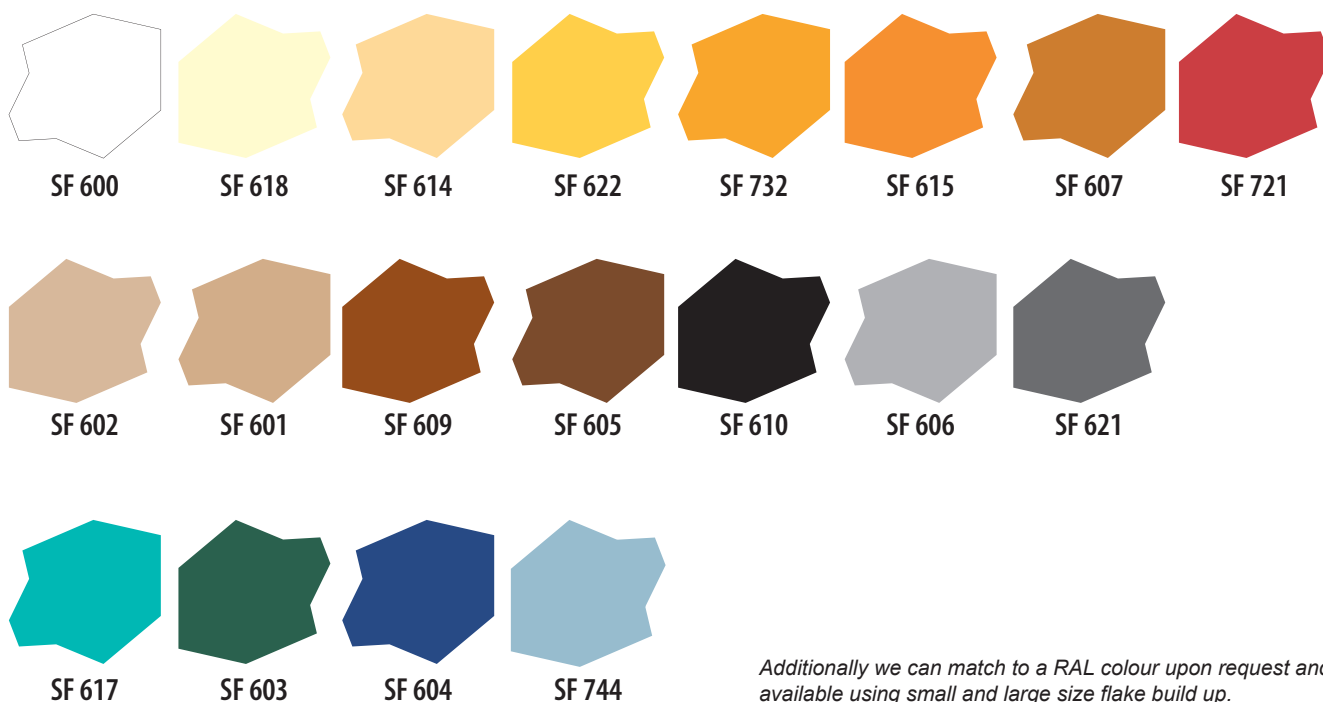

# MMA COLOUR FLAKE COLOUR CHART

## Pre-Blended Colors

## Solid Colors

Additionally we can match to a RAL colour upon request and is available using small and large size flake build up.