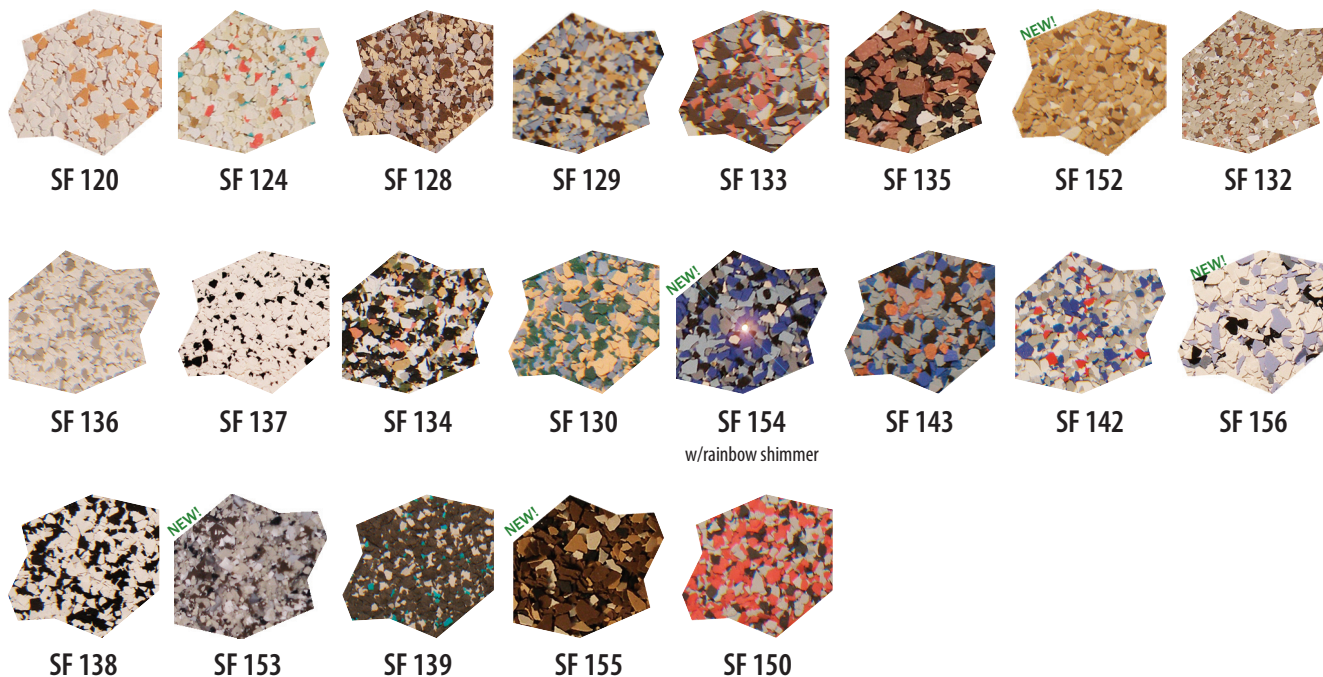

# MMA COLOUR FLAKE COLOUR CHART

## Pre-Blended Colors

## Solid Colors

Additionally we can match to a RAL colour upon request and is available using small and large size flake build up.